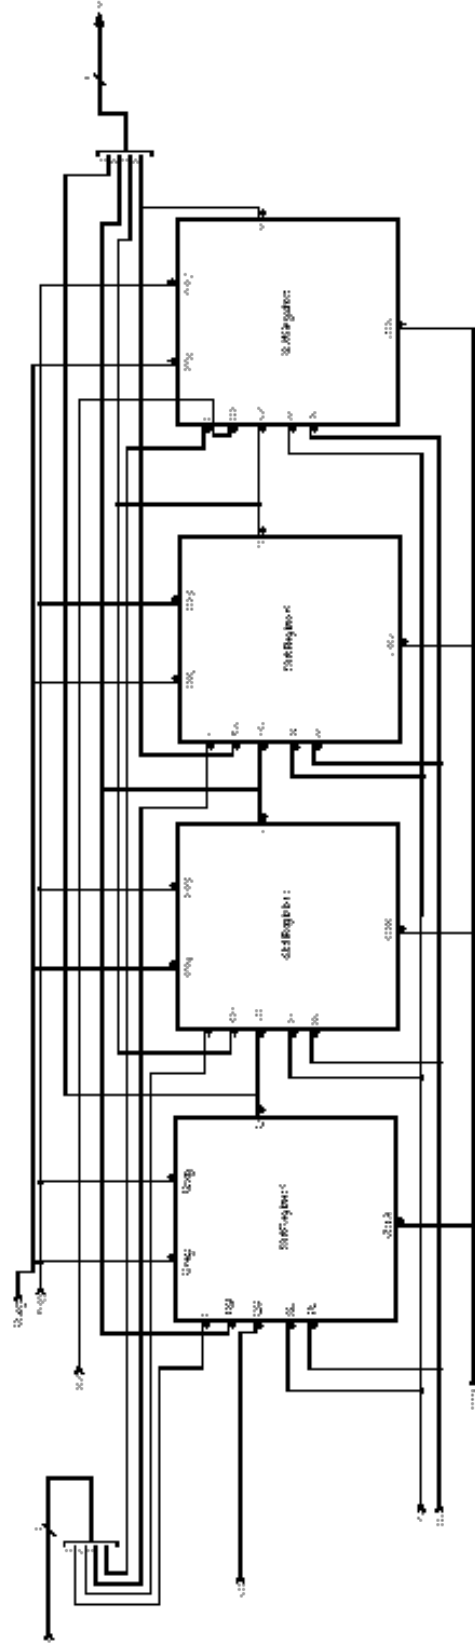

Designer: Marco Comini

Site: [cominipm.dimi.uniud.it](http://cominipm.dimi.uniud.it)

Date: February 4, 2003

Document: Serial To Parallel Converter

Page: 1 of 5

Module: ShiftRegister1

Designer: Marco Comini

Site: [cominipm.dimi.uniud.it](http://cominipm.dimi.uniud.it)

Date: February 4, 2003

Document: Serial To Parallel Converter

Page: 4 of 5

Module: ShiftRegister4