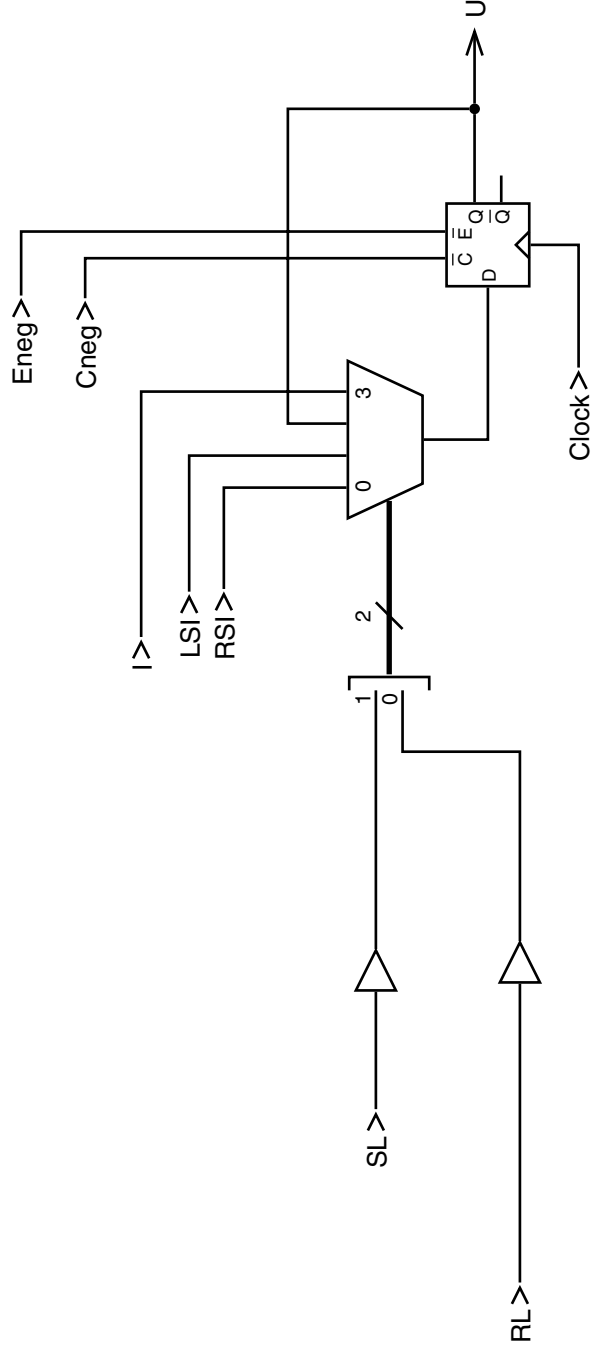

Designer: Marco Comini

Site: cominipm.dimi.uniud.it

Date: February 4, 2003

Document: Serial To Parallel Converter

Page: 4 of 5

Module: ShiftRegister4

Designer: Marco Comini

Site: cominipm.dimi.uniud.it

Date: February 4, 2003

Document: Serial To Parallel Converter

Page: 1 of 5

Module: ShiftRegister1