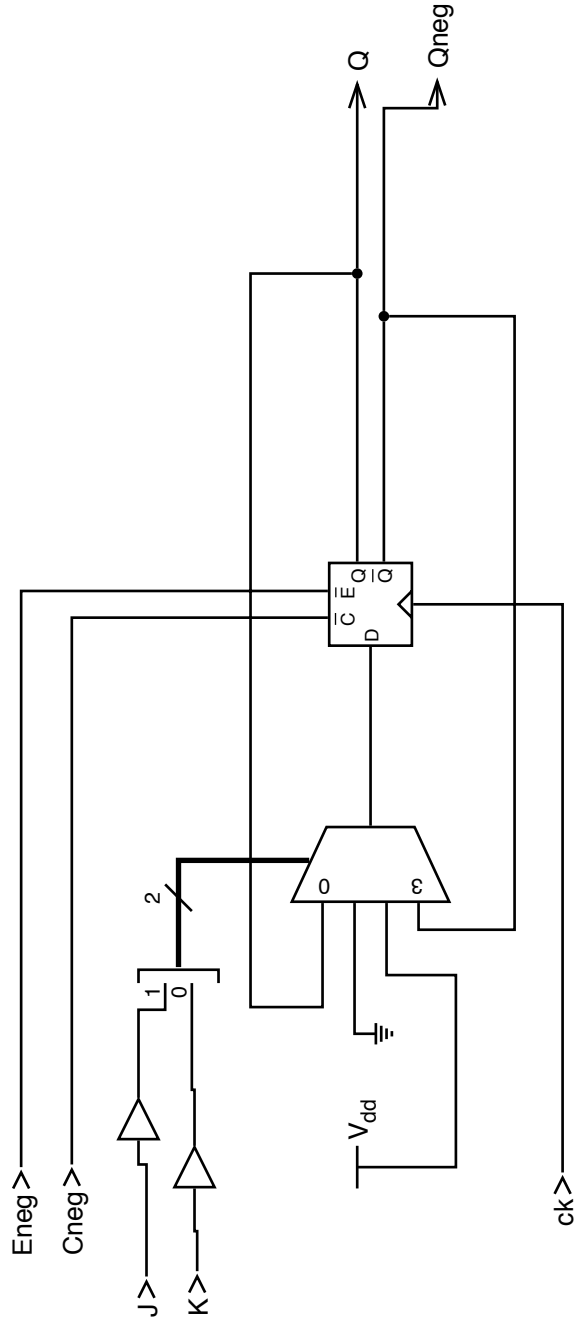

**Designer:** Marco Comini

**Site:** Earth

**Date:** February 6, 2002

**Document:** SerPar.v

**Page:** 3 of 7

**Module:** Counter2bit

**Designer:** Marco Comini

**Site:** Earth

**Date:** February 6, 2002

**Document:** SerPar.v

**Page:** 4 of 7

**Module:** ShiftRegister1

**Designer:** Marco Comini

**Site:** Earth

**Date:** February 6, 2002

**Document:** SerPar.v

**Page:** 5 of 7

**Module:** JK

**Designer:** Marco Comini

**Site:** Earth

**Date:** February 6, 2002

**Document:** SerPar.v

**Page:** 6 of 7

**Module:** ShiftRegister4