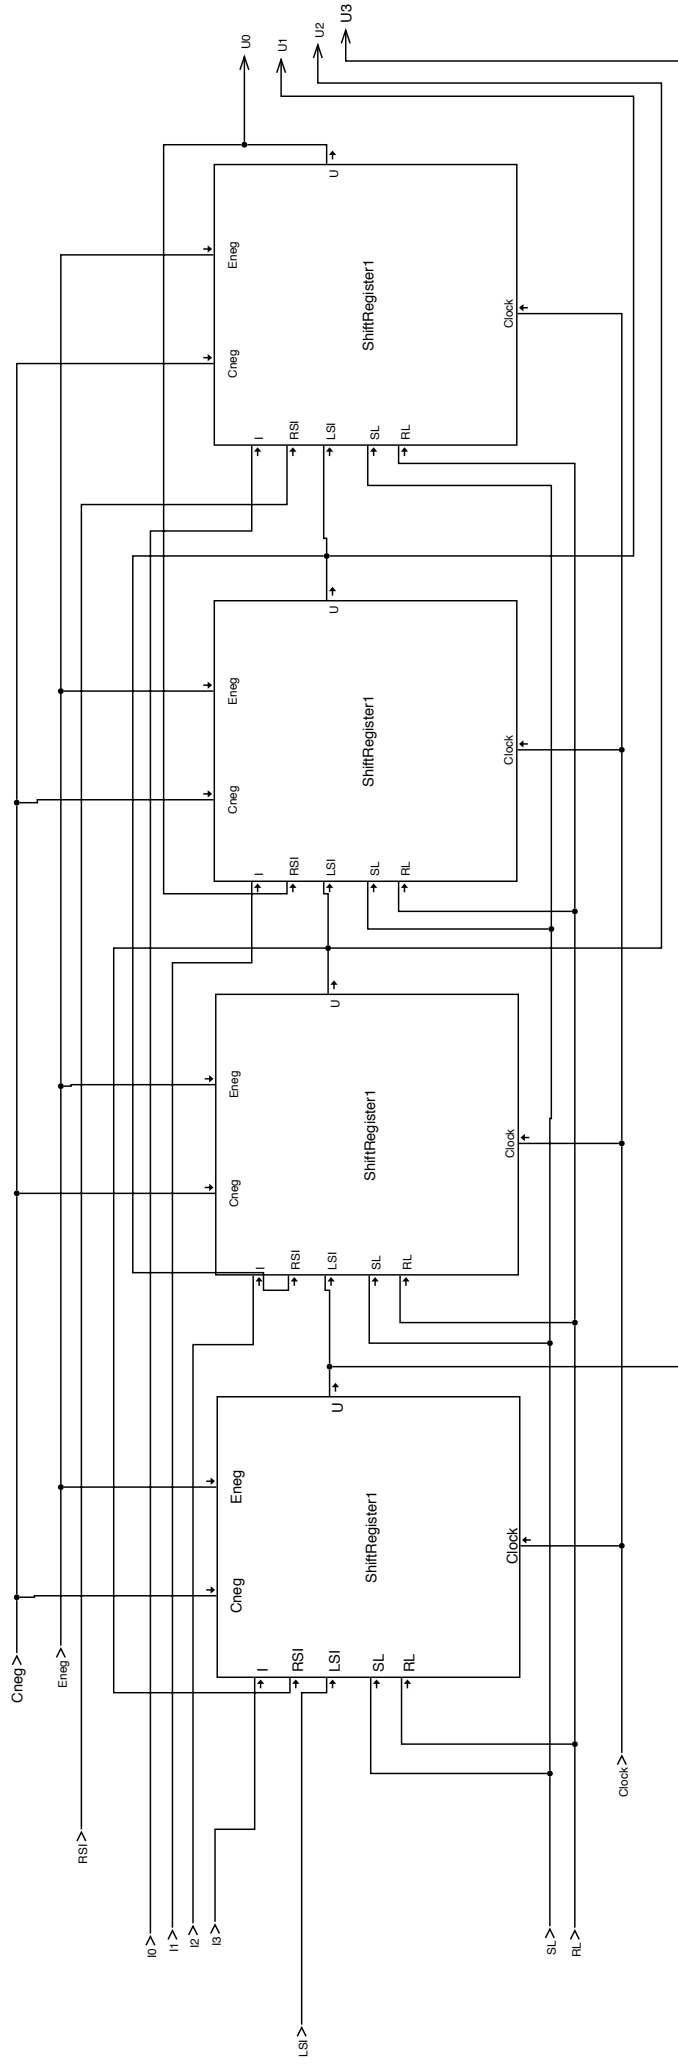

**Designer:** Marco Comini

**Site:** Earth

**Date:** February 6, 2002

**Document:** SerPar.v

**Page:** 3 of 7

**Module:** Counter2bit

**Designer:** Marco Comini

**Site:** Earth

**Date:** February 6, 2002

**Document:** SerPar.v

**Page:** 4 of 7

**Module:** ShiftRegister1

**Designer:** Marco Comini

**Site:** Earth

**Date:** February 6, 2002

**Document:** SerPar.v

**Page:** 5 of 7

**Module:** JK

**Designer:** Marco Comini

**Site:** Earth

**Date:** February 6, 2002

**Document:** SerPar.v

**Page:** 6 of 7

**Module:** ShiftRegister4