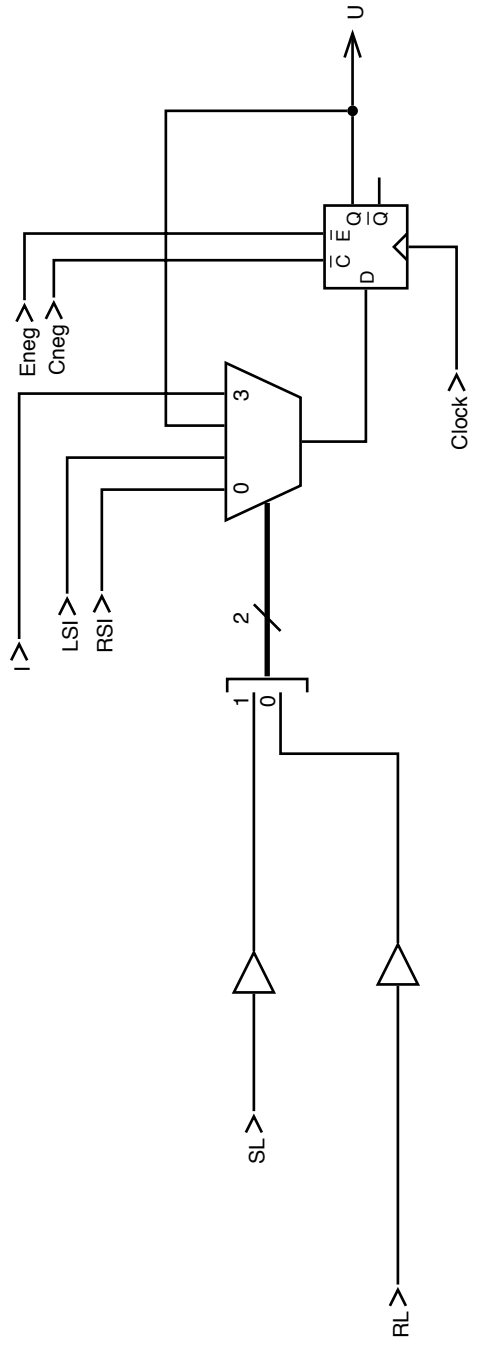

**Designer:** Marco Comini

**Site:** Earth

**Date:** February 6, 2002

**Document:** SerPar.v

**Page:** 3 of 7

**Module:** Counter2bit

**Designer:** Marco Comini

**Site:** Earth

**Date:** February 6, 2002

**Document:** SerPar.v

**Page:** 4 of 7

**Module:** ShiftRegister1

**Designer:** Marco Comini

**Site:** Earth

**Date:** February 6, 2002

**Document:** SerPar.v

**Page:** 5 of 7

**Module:** JK

**Designer:** Marco Comini

**Site:** Earth

**Date:** February 6, 2002

**Document:** SerPar.v

**Page:** 6 of 7

**Module:** ShiftRegister4